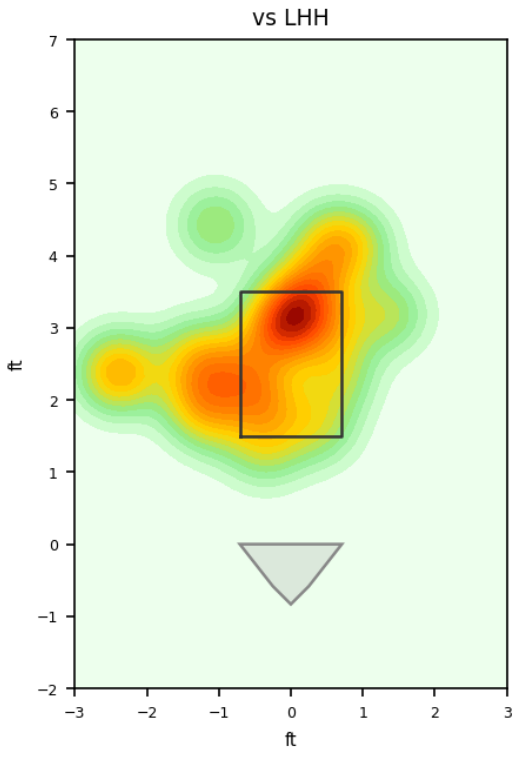

Thaddeus Ward

BRA_MEX | Right | 2026-04-16 to 2026-04-22

Pitching Profile

Pitch Type	Count	%	Avg Velo	Max Velo	Avg Spin	IVB	HB	Ext	Whiff%
Slider	28	50.0%	85.1	88.3	2841.0	-0.0	-8.6	5.6	40.0%
Sinker	22	39.3%	90.6	92.2	2311.0	6.3	16.4	6.3	16.7%
Curveball	4	7.1%	77.5	78.2	2852.0	-7.6	-16.6	5.6	-
Four-Seam	2	3.6%	90.1	91.1	2319.0	12.8	11.6	6.3	-

Movement Profile

Location Density

Location by Pitch Type & Count

Location by Handedness & Count

Splits vs LHH

Pitch	Count	%	Velo	Spin	IVB	HB	Whiff%
Sinker	10	47.6%	90.4	2259.0	7.2	16.8	25.0%
Slider	8	38.1%	85.9	2851.0	0.4	-5.8	-
Curveball	3	14.3%	77.4	2853.0	-8.9	-16.7	-