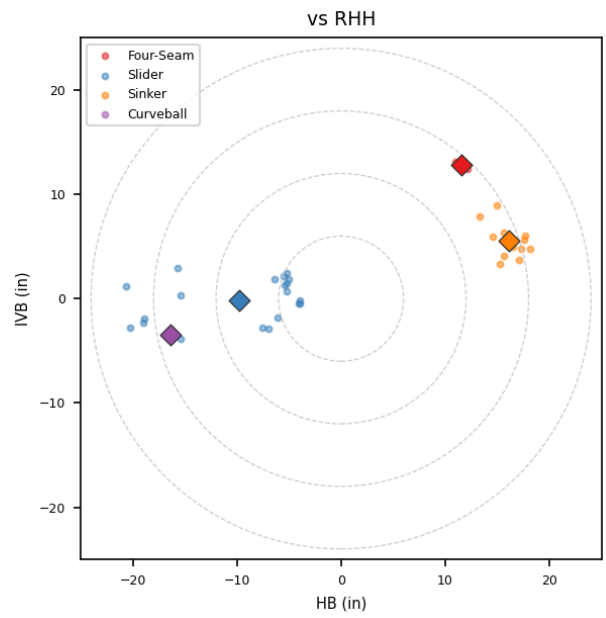

Thaddeus Ward

BRA_MEX | Right | 2026-04-16 to 2026-04-22

Pitching Profile

Pitch Type	Count	%	Avg Velo	Max Velo	Avg Spin	IVB	HB	Ext	Whiff%
Slider	28	50.0%	85.1	88.3	2841.0	-0.0	-8.6	5.6	40.0%
Sinker	22	39.3%	90.6	92.2	2311.0	6.3	16.4	6.3	16.7%
Curveball	4	7.1%	77.5	78.2	2852.0	-7.6	-16.6	5.6	-
Four-Seam	2	3.6%	90.1	91.1	2319.0	12.8	11.6	6.3	-

Movement Profile

Location Density

Location by Pitch Type & Count

Location by Handedness & Count

Splits vs LHH

Pitch	Count	%	Velo	Spin	IVB	HB	Whiff%
Sinker	10	47.6%	90.4	2259.0	7.2	16.8	25.0%
Slider	8	38.1%	85.9	2851.0	0.4	-5.8	-
Curveball	3	14.3%	77.4	2853.0	-8.9	-16.7	-

Splits vs RHH

Pitch	Count	%	Velo	Spin	IVB	HB	Whiff%
Slider	20	57.1%	84.8	2836.0	-0.2	-9.8	40.0%
Sinker	12	34.3%	90.8	2354.0	5.6	16.1	-
Four-Seam	2	5.7%	90.1	2319.0	12.8	11.6	-
Curveball	1	2.9%	77.9	2852.0	-3.5	-16.4	-