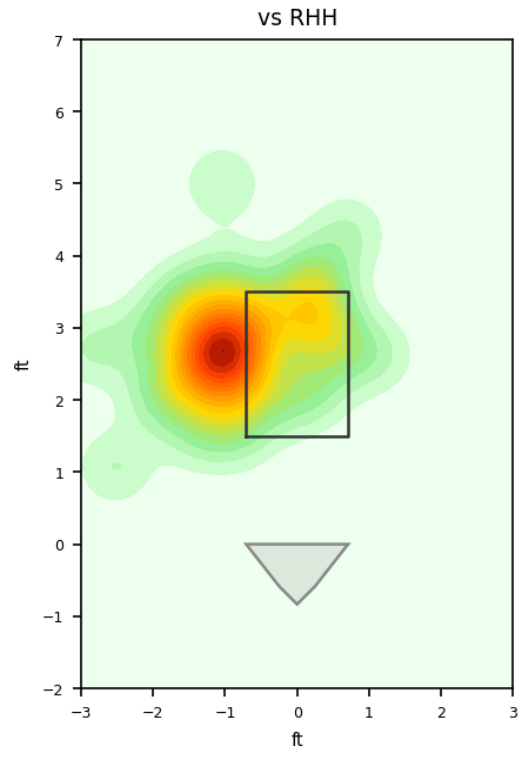

Thaddeus Ward

BRA_MEX | Right | 2026-04-16 to 2026-04-22

Pitching Profile

Pitch Type	Count	%	Avg Velo	Max Velo	Avg Spin	IVB	HB	Ext	Whiff%
Slider	28	50.0%	85.1	88.3	2841.0	-0.0	-8.6	5.6	40.0%
Sinker	22	39.3%	90.6	92.2	2311.0	6.3	16.4	6.3	16.7%
Curveball	4	7.1%	77.5	78.2	2852.0	-7.6	-16.6	5.6	-
Four-Seam	2	3.6%	90.1	91.1	2319.0	12.8	11.6	6.3	-

Movement Profile

Location Density

Location by Pitch Type & Count

Location by Handedness & Count

Splits vs LHH

Pitch	Count	%	Velo	Spin	IVB	HB	Whiff%
Sinker	10	47.6%	90.4	2259.0	7.2	16.8	25.0%
Slider	8	38.1%	85.9	2851.0	0.4	-5.8	-
Curveball	3	14.3%	77.4	2853.0	-8.9	-16.7	-