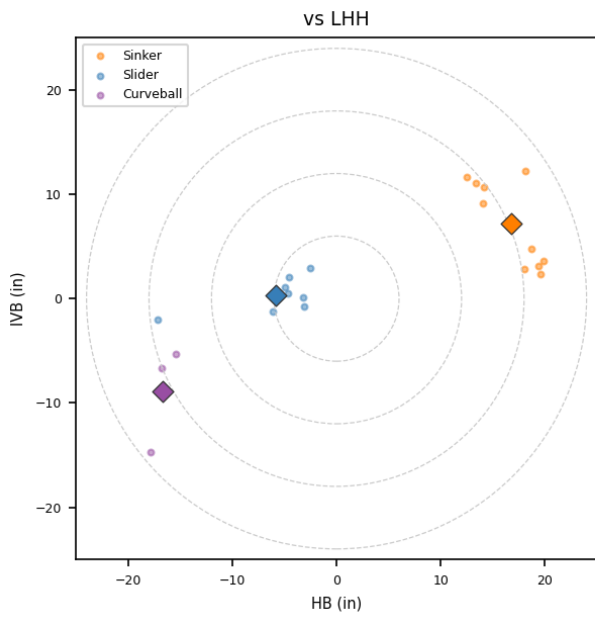

Thaddeus Ward

BRA_MEX | Right | 2026-04-16 to 2026-04-22

Pitching Profile

Pitch Type	Count	%	Avg Velo	Max Velo	Avg Spin	IVB	HB	Ext	Whiff%
Slider	28	50.0%	85.1	88.3	2841.0	-0.0	-8.6	5.6	40.0%
Sinker	22	39.3%	90.6	92.2	2311.0	6.3	16.4	6.3	16.7%
Curveball	4	7.1%	77.5	78.2	2852.0	-7.6	-16.6	5.6	-
Four-Seam	2	3.6%	90.1	91.1	2319.0	12.8	11.6	6.3	-

Movement Profile

Location Density

Location by Pitch Type & Count

Location by Handedness & Count

Splits vs LHH

Pitch	Count	%	Velo	Spin	IVB	HB	Whiff%
Sinker	10	47.6%	90.4	2259.0	7.2	16.8	25.0%
Slider	8	38.1%	85.9	2851.0	0.4	-5.8	-
Curveball	3	14.3%	77.4	2853.0	-8.9	-16.7	-

Splits vs RHH

Pitch	Count	%	Velo	Spin	IVB	HB	Whiff%
Slider	20	57.1%	84.8	2836.0	-0.2	-9.8	40.0%
Sinker	12	34.3%	90.8	2354.0	5.6	16.1	-
Four-Seam	2	5.7%	90.1	2319.0	12.8	11.6	-
Curveball	1	2.9%	77.9	2852.0	-3.5	-16.4	-

Traditional Pitching (API)

Stat	Value	Stat	Value
W-L	0-0	ERA	15.0
G/GS	1/1	SV/HD	0/0
IP	3.0	H/ER/HR	4/5/1
K/BB	4/1	K/BB Ratio	4.0
WHIP	1.67	K/9	12.0
BB/9	3.0	BF	15