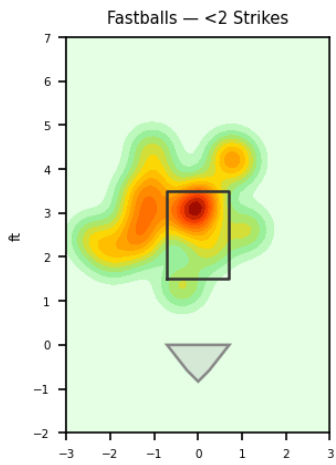

Thaddeus Ward

BRA_MEX | Right | 2026-04-16 to 2026-04-22

Pitching Profile

Pitch Type	Count	%	Avg Velo	Max Velo	Avg Spin	IVB	HB	Ext	Whiff%
Slider	28	50.0%	85.1	88.3	2841.0	-0.0	-8.6	5.6	40.0%
Sinker	22	39.3%	90.6	92.2	2311.0	6.3	16.4	6.3	16.7%
Curveball	4	7.1%	77.5	78.2	2852.0	-7.6	-16.6	5.6	-
Four-Seam	2	3.6%	90.1	91.1	2319.0	12.8	11.6	6.3	-

Movement Profile

Location Density

Location by Pitch Type & Count

Location by Handedness & Count

Splits vs LHH

Pitch	Count	%	Velo	Spin	IVB	HB	Whiff%
Sinker	10	47.6%	90.4	2259.0	7.2	16.8	25.0%
Slider	8	38.1%	85.9	2851.0	0.4	-5.8	-
Curveball	3	14.3%	77.4	2853.0	-8.9	-16.7	-

Splits vs RHH

Pitch	Count	%	Velo	Spin	IVB	HB	Whiff%
Slider	20	57.1%	84.8	2836.0	-0.2	-9.8	40.0%
Sinker	12	34.3%	90.8	2354.0	5.6	16.1	-
Four-Seam	2	5.7%	90.1	2319.0	12.8	11.6	-
Curveball	1	2.9%	77.9	2852.0	-3.5	-16.4	-