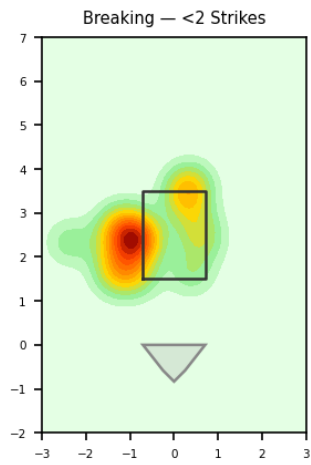

Thaddeus Ward

BRA_MEX | Right | 2026-04-16 to 2026-04-22

Pitching Profile

Pitch Type	Count	%	Avg Velo	Max Velo	Avg Spin	IVB	HB	Ext	Whiff%
Slider	28	50.0%	85.1	88.3	2841.0	-0.0	-8.6	5.6	40.0%
Sinker	22	39.3%	90.6	92.2	2311.0	6.3	16.4	6.3	16.7%
Curveball	4	7.1%	77.5	78.2	2852.0	-7.6	-16.6	5.6	-
Four-Seam	2	3.6%	90.1	91.1	2319.0	12.8	11.6	6.3	-

Movement Profile

Location Density

Location by Pitch Type & Count

Location by Handedness & Count

Splits vs LHH

Pitch	Count	%	Velo	Spin	IVB	HB	Whiff%
Sinker	10	47.6%	90.4	2259.0	7.2	16.8	25.0%
Slider	8	38.1%	85.9	2851.0	0.4	-5.8	-
Curveball	3	14.3%	77.4	2853.0	-8.9	-16.7	-

Splits vs RHH

Pitch	Count	%	Velo	Spin	IVB	HB	Whiff%
Slider	20	57.1%	84.8	2836.0	-0.2	-9.8	40.0%
Sinker	12	34.3%	90.8	2354.0	5.6	16.1	-
Four-Seam	2	5.7%	90.1	2319.0	12.8	11.6	-
Curveball	1	2.9%	77.9	2852.0	-3.5	-16.4	-