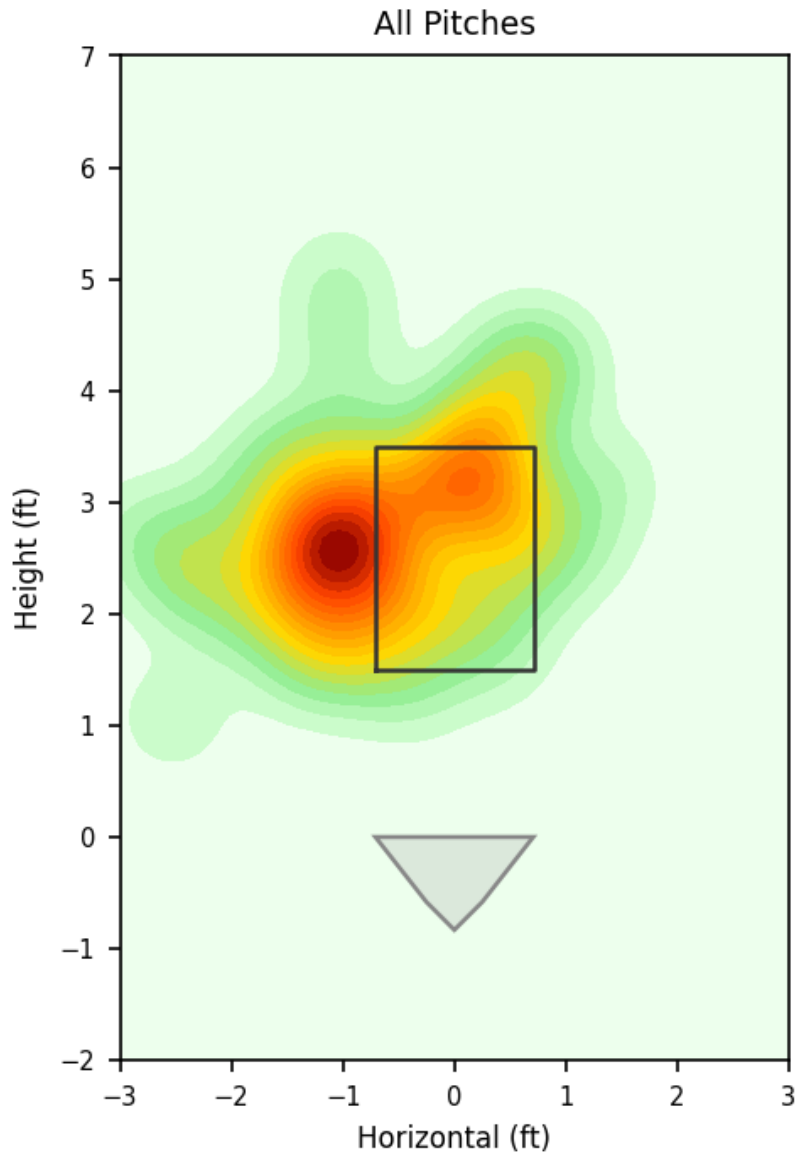

Thaddeus Ward

BRA_MEX | Right | 2026-04-16 to 2026-04-22

Pitching Profile

Pitch Type	Count	%	Avg Velo	Max Velo	Avg Spin	IVB	HB	Ext	Whiff%
Slider	28	50.0%	85.1	88.3	2841.0	-0.0	-8.6	5.6	40.0%
Sinker	22	39.3%	90.6	92.2	2311.0	6.3	16.4	6.3	16.7%
Curveball	4	7.1%	77.5	78.2	2852.0	-7.6	-16.6	5.6	-
Four-Seam	2	3.6%	90.1	91.1	2319.0	12.8	11.6	6.3	-

Movement Profile

Location Density

Location by Pitch Type & Count

Location by Handedness & Count

Splits vs LHH

Pitch	Count	%	Velo	Spin	IVB	HB	Whiff%
Sinker	10	47.6%	90.4	2259.0	7.2	16.8	25.0%
Slider	8	38.1%	85.9	2851.0	0.4	-5.8	-
Curveball	3	14.3%	77.4	2853.0	-8.9	-16.7	-