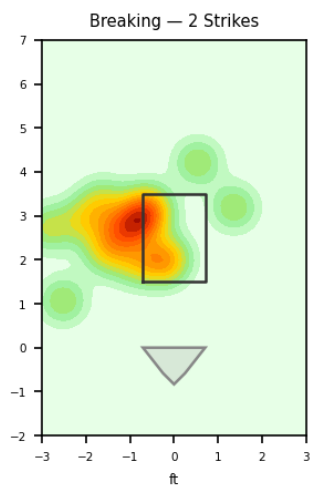

Thaddeus Ward

BRA_MEX | Right | 2026-04-16 to 2026-04-22

Pitching Profile

Pitch Type	Count	%	Avg Velo	Max Velo	Avg Spin	IVB	HB	Ext	Whiff%
Slider	28	50.0%	85.1	88.3	2841.0	-0.0	-8.6	5.6	40.0%
Sinker	22	39.3%	90.6	92.2	2311.0	6.3	16.4	6.3	16.7%
Curveball	4	7.1%	77.5	78.2	2852.0	-7.6	-16.6	5.6	-
Four-Seam	2	3.6%	90.1	91.1	2319.0	12.8	11.6	6.3	-

Movement Profile

Location Density

Location by Pitch Type & Count

Location by Handedness & Count

Splits vs LHH

Pitch	Count	%	Velo	Spin	IVB	HB	Whiff%
Sinker	10	47.6%	90.4	2259.0	7.2	16.8	25.0%
Slider	8	38.1%	85.9	2851.0	0.4	-5.8	-
Curveball	3	14.3%	77.4	2853.0	-8.9	-16.7	-

Splits vs RHH

Pitch	Count	%	Velo	Spin	IVB	HB	Whiff%
Slider	20	57.1%	84.8	2836.0	-0.2	-9.8	40.0%
Sinker	12	34.3%	90.8	2354.0	5.6	16.1	-
Four-Seam	2	5.7%	90.1	2319.0	12.8	11.6	-
Curveball	1	2.9%	77.9	2852.0	-3.5	-16.4	-