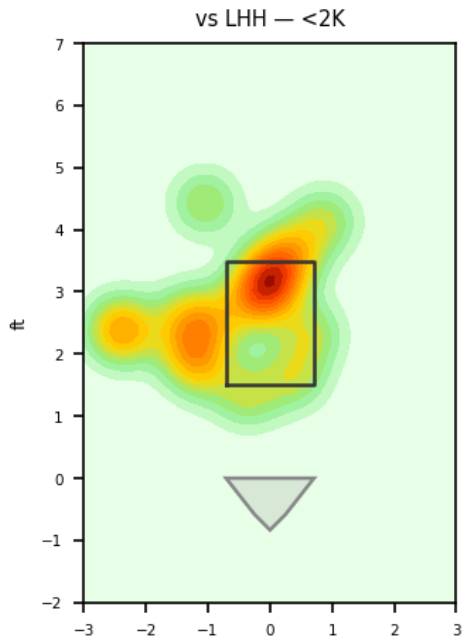

Thaddeus Ward

BRA_MEX | Right | 2026-04-16 to 2026-04-22

Pitching Profile

Pitch Type	Count	%	Avg Velo	Max Velo	Avg Spin	IVB	HB	Ext	Whiff%
Slider	28	50.0%	85.1	88.3	2841.0	-0.0	-8.6	5.6	40.0%
Sinker	22	39.3%	90.6	92.2	2311.0	6.3	16.4	6.3	16.7%
Curveball	4	7.1%	77.5	78.2	2852.0	-7.6	-16.6	5.6	-
Four-Seam	2	3.6%	90.1	91.1	2319.0	12.8	11.6	6.3	-

Movement Profile

Location Density

Location by Pitch Type & Count

Location by Handedness & Count

Splits vs LHH

Pitch	Count	%	Velo	Spin	IVB	HB	Whiff%
Sinker	10	47.6%	90.4	2259.0	7.2	16.8	25.0%
Slider	8	38.1%	85.9	2851.0	0.4	-5.8	-
Curveball	3	14.3%	77.4	2853.0	-8.9	-16.7	-

Splits vs RHH

Pitch	Count	%	Velo	Spin	IVB	HB	Whiff%
Slider	20	57.1%	84.8	2836.0	-0.2	-9.8	40.0%
Sinker	12	34.3%	90.8	2354.0	5.6	16.1	-
Four-Seam	2	5.7%	90.1	2319.0	12.8	11.6	-
Curveball	1	2.9%	77.9	2852.0	-3.5	-16.4	-