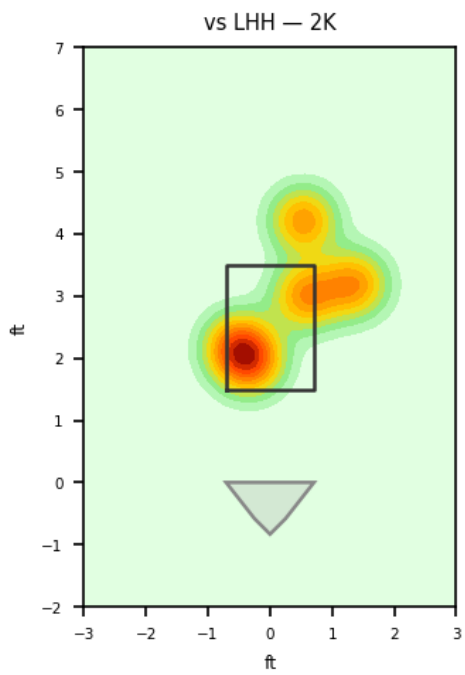

Thaddeus Ward

BRA_MEX | Right | 2026-04-16 to 2026-04-22

Pitching Profile

Pitch Type	Count	%	Avg Velo	Max Velo	Avg Spin	IVB	HB	Ext	Whiff%
Slider	28	50.0%	85.1	88.3	2841.0	-0.0	-8.6	5.6	40.0%
Sinker	22	39.3%	90.6	92.2	2311.0	6.3	16.4	6.3	16.7%
Curveball	4	7.1%	77.5	78.2	2852.0	-7.6	-16.6	5.6	-
Four-Seam	2	3.6%	90.1	91.1	2319.0	12.8	11.6	6.3	-

Movement Profile

Location Density

Location by Pitch Type & Count

Location by Handedness & Count

Splits vs LHH

Pitch	Count	%	Velo	Spin	IVB	HB	Whiff%
Sinker	10	47.6%	90.4	2259.0	7.2	16.8	25.0%
Slider	8	38.1%	85.9	2851.0	0.4	-5.8	-
Curveball	3	14.3%	77.4	2853.0	-8.9	-16.7	-

Splits vs RHH

Pitch	Count	%	Velo	Spin	IVB	HB	Whiff%
Slider	20	57.1%	84.8	2836.0	-0.2	-9.8	40.0%
Sinker	12	34.3%	90.8	2354.0	5.6	16.1	-
Four-Seam	2	5.7%	90.1	2319.0	12.8	11.6	-
Curveball	1	2.9%	77.9	2852.0	-3.5	-16.4	-