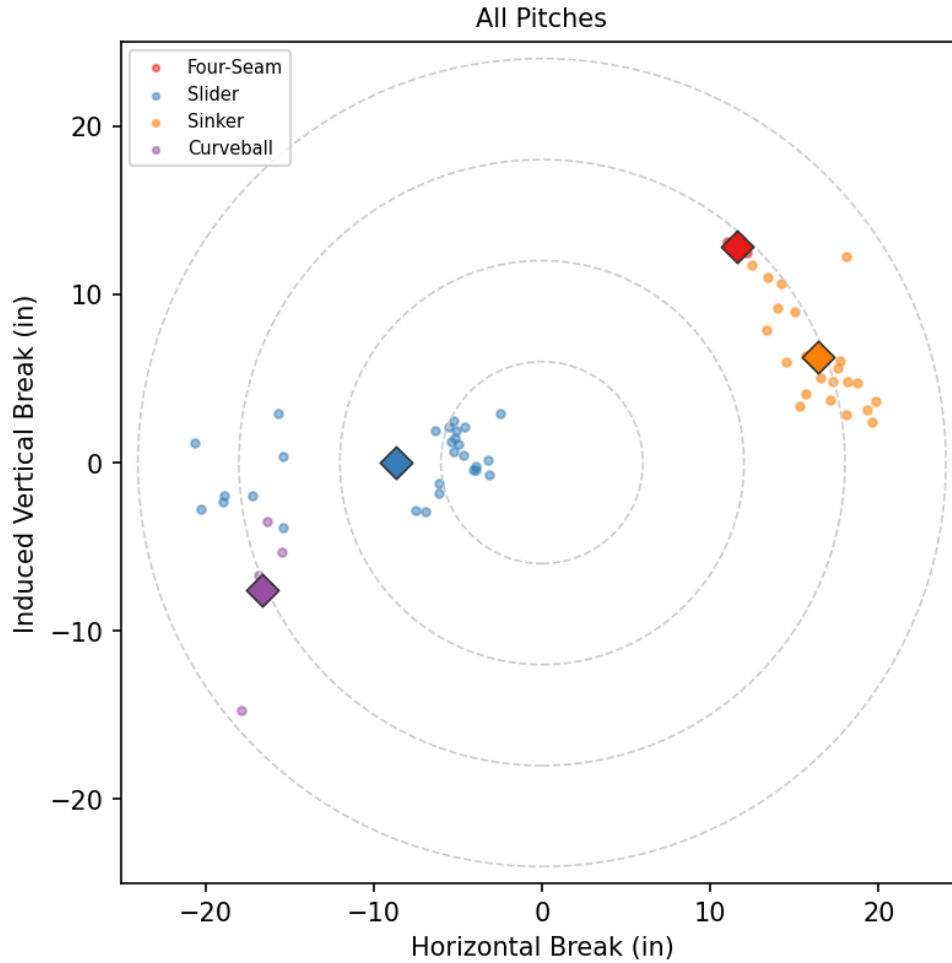

Thaddeus Ward

BRA_MEX | Right | 2026-04-16 to 2026-04-22

Pitching Profile

Pitch Type	Count	%	Avg Velo	Max Velo	Avg Spin	IVB	HB	Ext	Whiff%
Slider	28	50.0%	85.1	88.3	2841.0	-0.0	-8.6	5.6	40.0%
Sinker	22	39.3%	90.6	92.2	2311.0	6.3	16.4	6.3	16.7%
Curveball	4	7.1%	77.5	78.2	2852.0	-7.6	-16.6	5.6	-
Four-Seam	2	3.6%	90.1	91.1	2319.0	12.8	11.6	6.3	-

Movement Profile

Location Density

Location by Pitch Type & Count

Location by Handedness & Count

Splits vs LHH

Pitch	Count	%	Velo	Spin	IVB	HB	Whiff%
Sinker	10	47.6%	90.4	2259.0	7.2	16.8	25.0%
Slider	8	38.1%	85.9	2851.0	0.4	-5.8	-
Curveball	3	14.3%	77.4	2853.0	-8.9	-16.7	-

Splits vs RHH

Pitch	Count	%	Velo	Spin	IVB	HB	Whiff%
Slider	20	57.1%	84.8	2836.0	-0.2	-9.8	40.0%
Sinker	12	34.3%	90.8	2354.0	5.6	16.1	-
Four-Seam	2	5.7%	90.1	2319.0	12.8	11.6	-
Curveball	1	2.9%	77.9	2852.0	-3.5	-16.4	-

Traditional Pitching (API)

Stat	Value	Stat	Value
W-L	0-0	ERA	15.0
G/GS	1/1	SV/HD	0/0
IP	3.0	H/ER/HR	4/5/1
K/BB	4/1	K/BB Ratio	4.0
WHIP	1.67	K/9	12.0
BB/9	3.0	BF	15