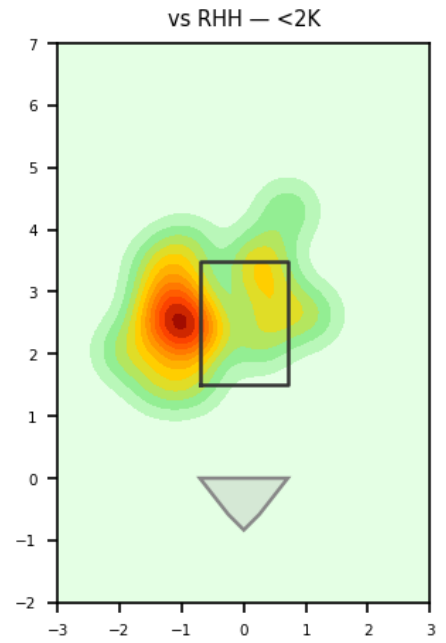

Thaddeus Ward

BRA_MEX | Right | 2026-04-16 to 2026-04-22

Pitching Profile

Pitch Type	Count	%	Avg Velo	Max Velo	Avg Spin	IVB	HB	Ext	Whiff%
Slider	28	50.0%	85.1	88.3	2841.0	-0.0	-8.6	5.6	40.0%
Sinker	22	39.3%	90.6	92.2	2311.0	6.3	16.4	6.3	16.7%
Curveball	4	7.1%	77.5	78.2	2852.0	-7.6	-16.6	5.6	-
Four-Seam	2	3.6%	90.1	91.1	2319.0	12.8	11.6	6.3	-

Movement Profile

Location Density

Location by Pitch Type & Count

Location by Handedness & Count

Splits vs LHH

Pitch	Count	%	Velo	Spin	IVB	HB	Whiff%
Sinker	10	47.6%	90.4	2259.0	7.2	16.8	25.0%
Slider	8	38.1%	85.9	2851.0	0.4	-5.8	-
Curveball	3	14.3%	77.4	2853.0	-8.9	-16.7	-

Splits vs RHH

Pitch	Count	%	Velo	Spin	IVB	HB	Whiff%
Slider	20	57.1%	84.8	2836.0	-0.2	-9.8	40.0%
Sinker	12	34.3%	90.8	2354.0	5.6	16.1	-
Four-Seam	2	5.7%	90.1	2319.0	12.8	11.6	-
Curveball	1	2.9%	77.9	2852.0	-3.5	-16.4	-