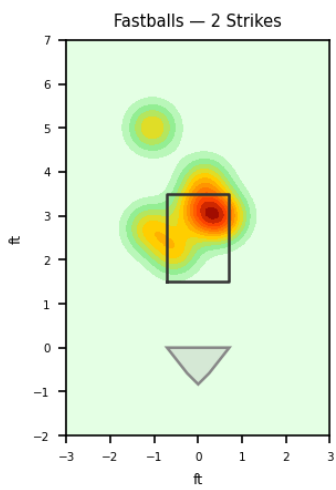

Thaddeus Ward

BRA_MEX | Right | 2026-04-16 to 2026-04-22

Pitching Profile

Pitch Type	Count	%	Avg Velo	Max Velo	Avg Spin	IVB	HB	Ext	Whiff%
Slider	28	50.0%	85.1	88.3	2841.0	-0.0	-8.6	5.6	40.0%
Sinker	22	39.3%	90.6	92.2	2311.0	6.3	16.4	6.3	16.7%
Curveball	4	7.1%	77.5	78.2	2852.0	-7.6	-16.6	5.6	-
Four-Seam	2	3.6%	90.1	91.1	2319.0	12.8	11.6	6.3	-

Movement Profile

Location Density

Location by Pitch Type & Count

Location by Handedness & Count

Splits vs LHH

Pitch	Count	%	Velo	Spin	IVB	HB	Whiff%
Sinker	10	47.6%	90.4	2259.0	7.2	16.8	25.0%
Slider	8	38.1%	85.9	2851.0	0.4	-5.8	-
Curveball	3	14.3%	77.4	2853.0	-8.9	-16.7	-

Splits vs RHH

Pitch	Count	%	Velo	Spin	IVB	HB	Whiff%
Slider	20	57.1%	84.8	2836.0	-0.2	-9.8	40.0%
Sinker	12	34.3%	90.8	2354.0	5.6	16.1	-
Four-Seam	2	5.7%	90.1	2319.0	12.8	11.6	-
Curveball	1	2.9%	77.9	2852.0	-3.5	-16.4	-