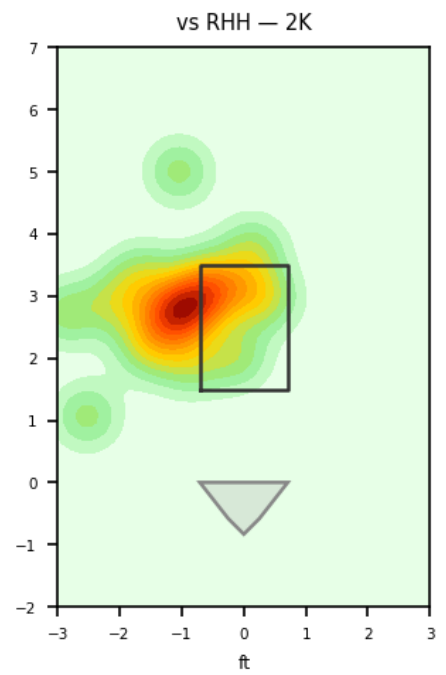

Thaddeus Ward

BRA_MEX | Right | 2026-04-16 to 2026-04-22

Pitching Profile

Pitch Type	Count	%	Avg Velo	Max Velo	Avg Spin	IVB	HB	Ext	Whiff%
Slider	28	50.0%	85.1	88.3	2841.0	-0.0	-8.6	5.6	40.0%
Sinker	22	39.3%	90.6	92.2	2311.0	6.3	16.4	6.3	16.7%
Curveball	4	7.1%	77.5	78.2	2852.0	-7.6	-16.6	5.6	-
Four-Seam	2	3.6%	90.1	91.1	2319.0	12.8	11.6	6.3	-

Movement Profile

Location Density

Location by Pitch Type & Count

Location by Handedness & Count

Splits vs LHH

Pitch	Count	%	Velo	Spin	IVB	HB	Whiff%
Sinker	10	47.6%	90.4	2259.0	7.2	16.8	25.0%
Slider	8	38.1%	85.9	2851.0	0.4	-5.8	-
Curveball	3	14.3%	77.4	2853.0	-8.9	-16.7	-

Splits vs RHH

Pitch	Count	%	Velo	Spin	IVB	HB	Whiff%
Slider	20	57.1%	84.8	2836.0	-0.2	-9.8	40.0%
Sinker	12	34.3%	90.8	2354.0	5.6	16.1	-
Four-Seam	2	5.7%	90.1	2319.0	12.8	11.6	-
Curveball	1	2.9%	77.9	2852.0	-3.5	-16.4	-